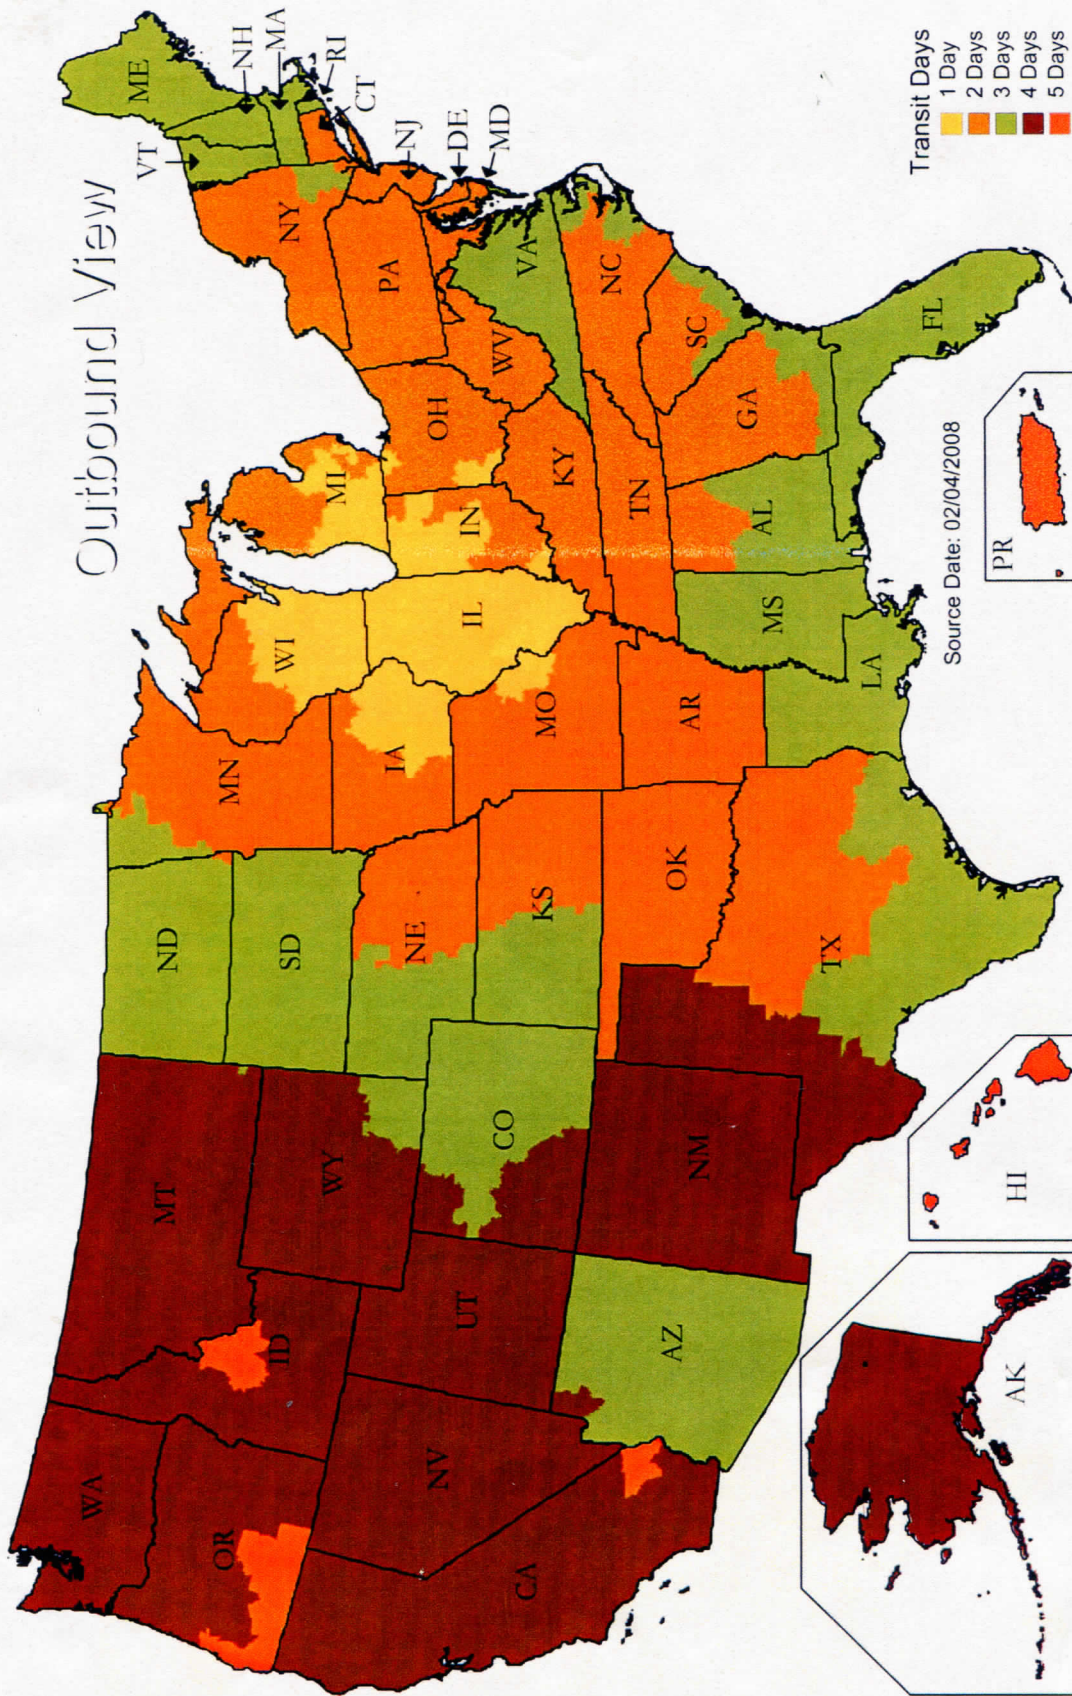

# UPS GROUND

Guaranteed Day-Definite Delivery

Transit Time from: 60631

This map is a general representation of UPS Ground transit times in business days.

To calculate the delivery time for all UPS services, worldwide, please refer to the "Calculate Time and Cost" under the "Shipping" tab on [UPS.com](http://UPS.com)®

8/05 ©Copyright 2005 United Parcel Service of America, Inc. UPS, the UPS brandmark and the color brown are trademarks of United Parcel Service of America, Inc. All rights reserved.

20% post-consumer fiber